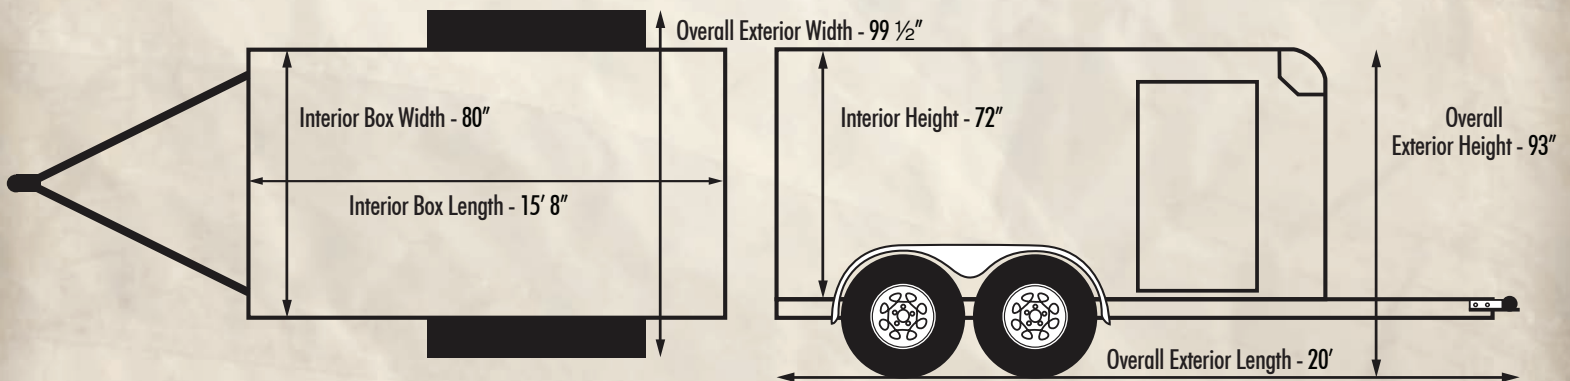

www.carmate-trailers.com
Trailers That Work For A Living!

CAR★MATE®

TRAILERS INC.★★★★

7' WIDE CUSTOM CARGO SPECIFICATIONS

7' W Single Axle Custom Cargo Trailer				7' W Tandem Axle Custom Cargo Trailer				
7' x 10'	7' x 12'	7' x 14'	Size	7' x 12'	7' x 14'	7' x 16'	7' x 18'	7' x 20'
CM710CC	CM712CC	CM714CC	Model #	CM712CC-HD	CM714CC-HD	CM716CC-HD	CM718CC-HD	CM720CC-HD
3500#			GVWR	7000#				
3500# Dexter Torflex Axle			Axle(s)	2 - 3500# Dexter Torflex Axles				
2"			Coupler/Hitch Ball Size	2 5/16"				
14'	16'	18'	Overall Exterior Length	16'	18'	20'	22'	24'
92"			Overall Exterior Height	92"		93"		94"
99 1/2"			Overall Exterior Width	99 1/2"				
9' 8"	11' 8"	13' 8"	Interior Box Length	11' 8"	13' 8"	15' 8"	17' 8"	19' 8"
80"			Interior Box Width	80"				
72"			Interior Height	72"				
19"			Platform Height	19"		20"		21"
18"			Hitch Height	18"		19"		20"
78" W x 68" H Opening			Double Rear Doors (standard)	78" W x 68" H Opening			78" W x 65" H Opening	
78" W x 65" H Opening			Ramp Rear Door (optional)	78" W x 65" H Opening				
30" W	36" W		Side Man Door Size (standard)	30" W		36" W		
2" x 4" Tube			Frame	2" x 4" Tube		2" x 5" Tube		2" x 6" Tube
2000#			Tongue Jack	2000#				5000#

7' Wide HD model CM716CC-HD shown

DEALER IMPRINT