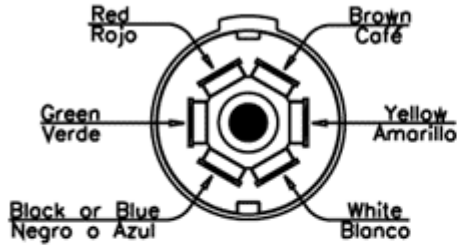

7-WAY PLUG WIRE DIAGRAM

6-WAY PLUG WIRE DIAGRAM

4-WAY PLUG WIRE DIAGRAM

NOTE: Identify contacts by looking into the open end of plug or socket.

Plug	Color	Description
GD	White	Ground
S	Black	Electrical Brakes (if equipped)
LT	Yellow	Left Turn Signal
RT	Green	Right Turn Signal
TM	Brown	Tail Lights
CENTER	Red	Charge Line