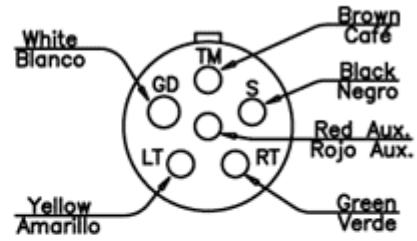

7-WAY PLUG WIRE DIAGRAM

6-WAY PLUG WIRE DIAGRAM

4-WAY PLUG WIRE DIAGRAM

NOTE: Identify contacts by looking into the open end of plug or socket.

Plug	Color	Description
GD	White	Ground
S	Black	Electrical Brakes (if equipped)
LT	Yellow	Left Turn Signal
RT	Green	Right Turn Signal
TM	Brown	Tail Lights
CENTER	Red	Charge Line