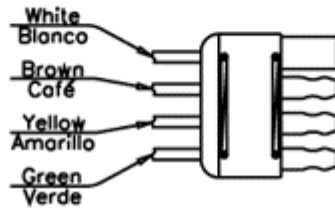

7-WAY PLUG WIRE DIAGRAM

6-WAY PLUG WIRE DIAGRAM

4-WAY PLUG WIRE DIAGRAM

NOTE: Identify contacts by looking into the open end of plug or socket.

Plug	Color	Description
GD	White	Ground
S	Black	Electrical Brakes (if equipped)
LT	Yellow	Left Turn Signal
RT	Green	Right Turn Signal
TM	Brown	Tail Lights
CENTER	Red	Charge Line