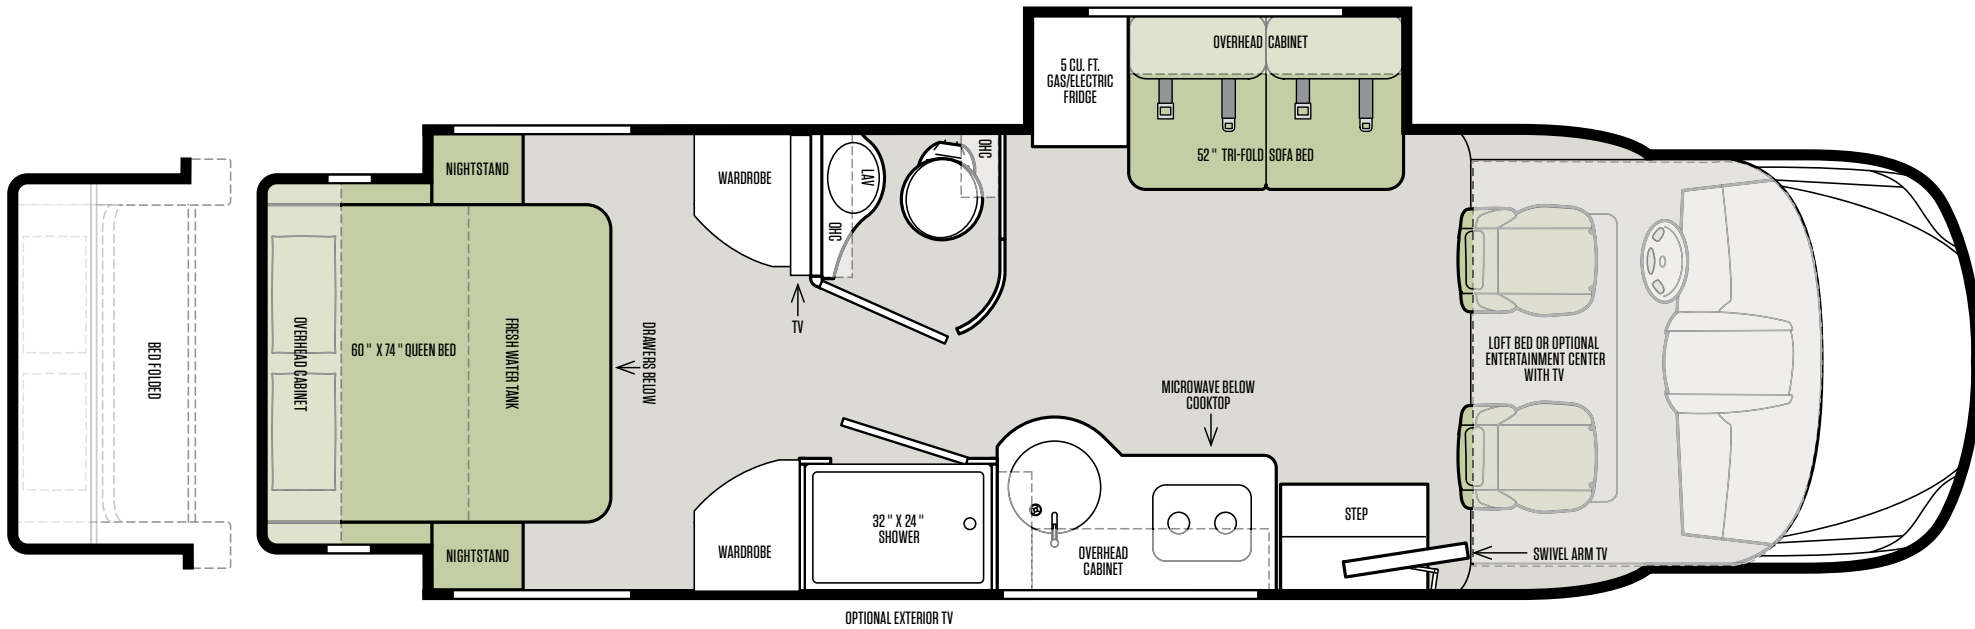

24 BW

FEATURES FOR THE WAYFARER BY TIFFIN MOTORHOMES

MERCEDES-BENZ SPRINTER CHASSIS

- 3.0 6-Cylinder Turbo Diesel Engine with 5-speed Automatic Tip Shift Transmission 188 HP/325 lb Torque
- 11,030 lb GVWR
- 15,250 lb GCWR
- 4,410 lb Front GAWR
- 7,720 lb Rear GAWR
- Lighting Package with Bi-xenon Headlamps
- Headlamp Washing System
- Multi-function Steering with Trip Computer
- Light & Rain Sensor
- Matrix Display
- Heated/Electric Adjustable Mirrors
- Windshield with Filter Band
- Overhead Control Panel with Reading Lamps
- Lane Keeping Assist
- Collision Prevention Assist
- High Beam Assist
- Stainless Steel Wheel Liners
- 5,000 lb Rated Hitch with 500 lb Vertical Tongue Weight & 7 Pin Connector – Tow Ratings & Ability are Subject to Gross Combined Weight Ratings on the Tow Vehicle
- SumoSprings Ride Assist System
- 170" Wheel Base
- 26.4 Gallon Fuel Tank
- Electric Stabilizers – Optional