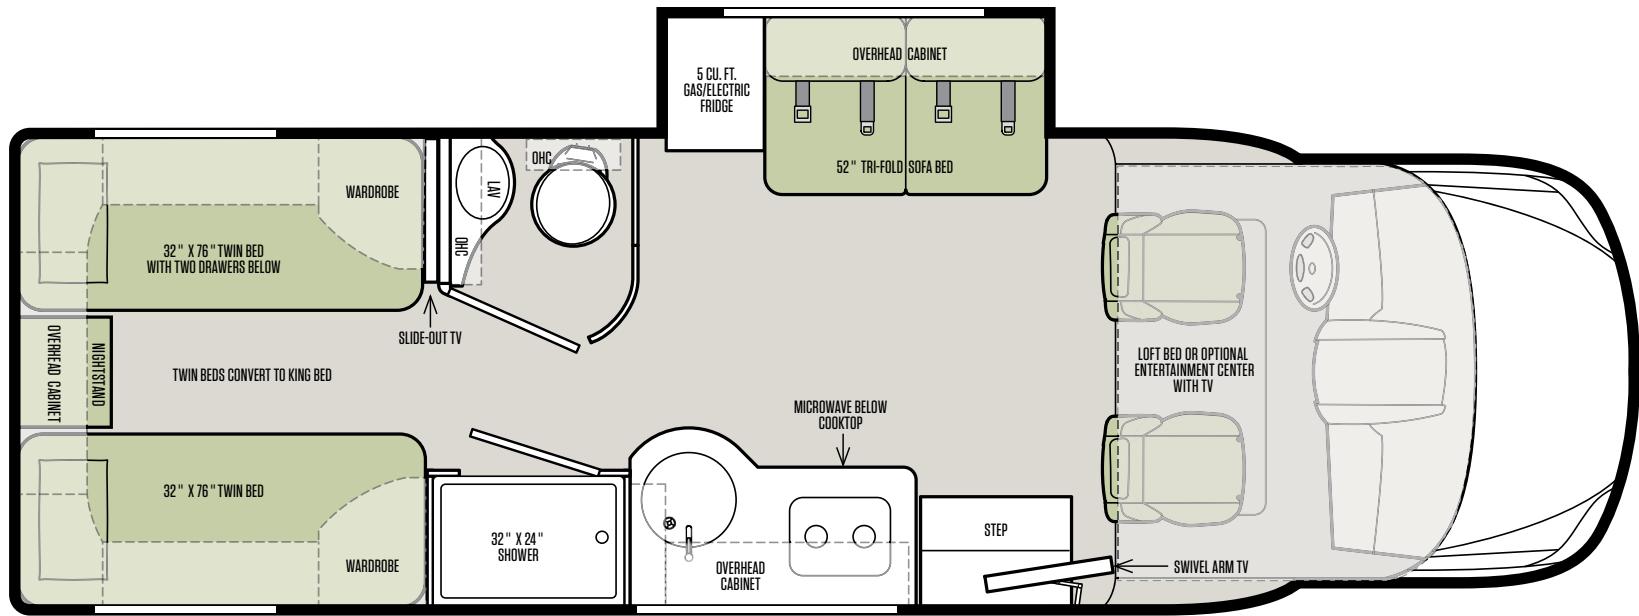

Wayfarer

TIFFIN
MOTORHOMES

The Wayfarer is the first luxury Class C coach designed and built by Tiffin Motorhomes, one of the nation's largest manufacturers of Class A models. Family-owned and operated for more than 40 years, Tiffin takes great pride in bringing its legacy of exceptional craftsmanship and luxury to Class C enthusiasts.

24 TW