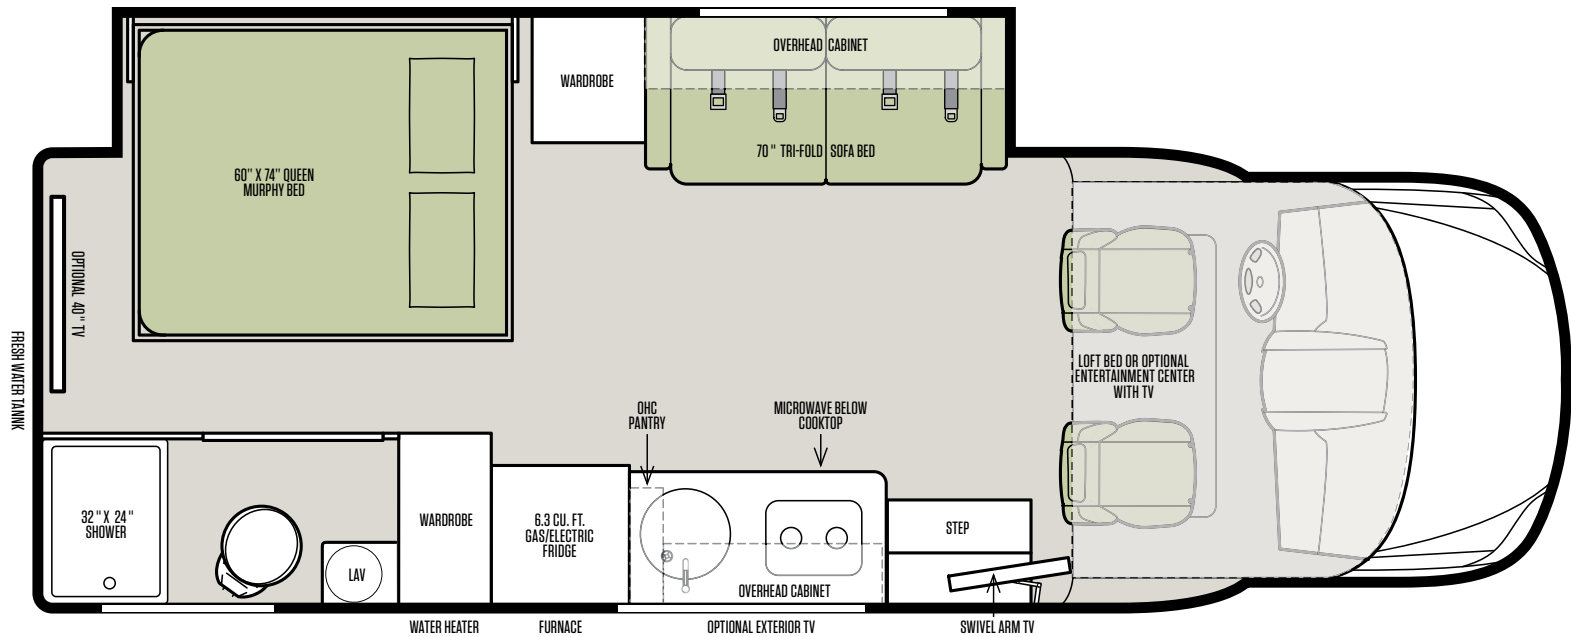

Wayfarer

TIFFIN
MOTORHOMES

The Wayfarer is the first luxury Class C coach designed and built by Tiffin Motorhomes, one of the nation's largest manufacturers of Class A models. Family-owned and operated for more than 40 years, Tiffin takes great pride in bringing its legacy of exceptional craftsmanship and luxury to Class C enthusiasts.

24 FW